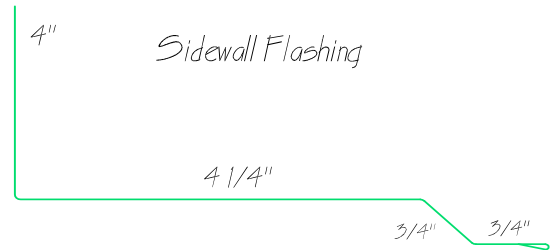

G-Rib Trim Information

Custom Trim Available

Made to your specifications

Martin Metal, LLC
18151 Hwy K
Versailles, MO 65084

Phone: 573.378.4050
Toll Free: 866.378.4050
Fax: 573.378.6320