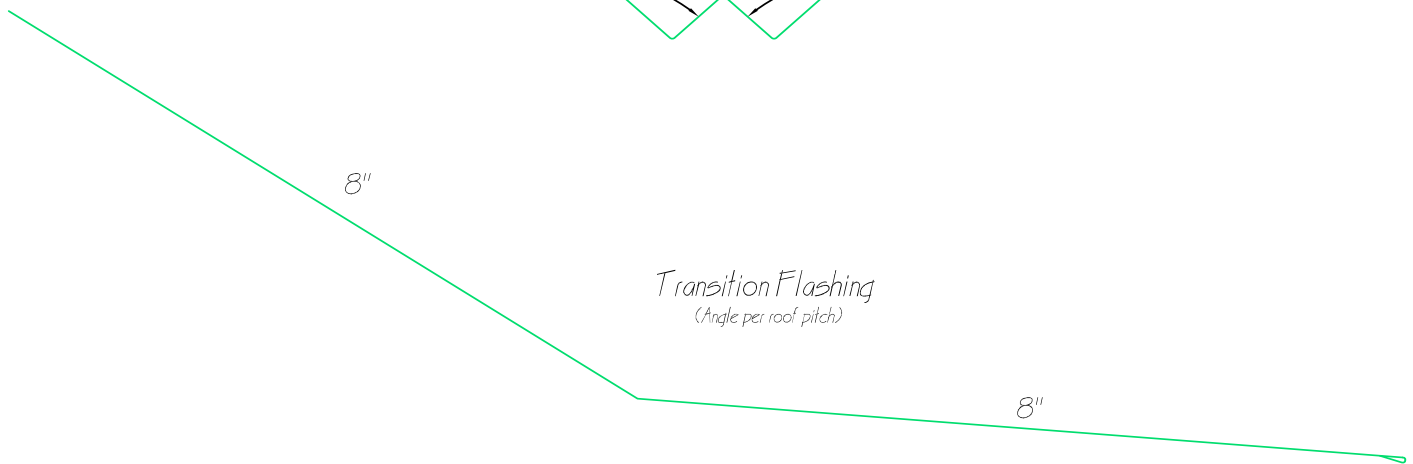

G-Rib Trim Information

Custom Trim Available

Made to your specifications

Martin Metal, LLC
18151 Hwy K
Versailles, MO 65084

Phone: 573.378.4050
Toll Free: 866.378.4050
Fax: 573.378.6320