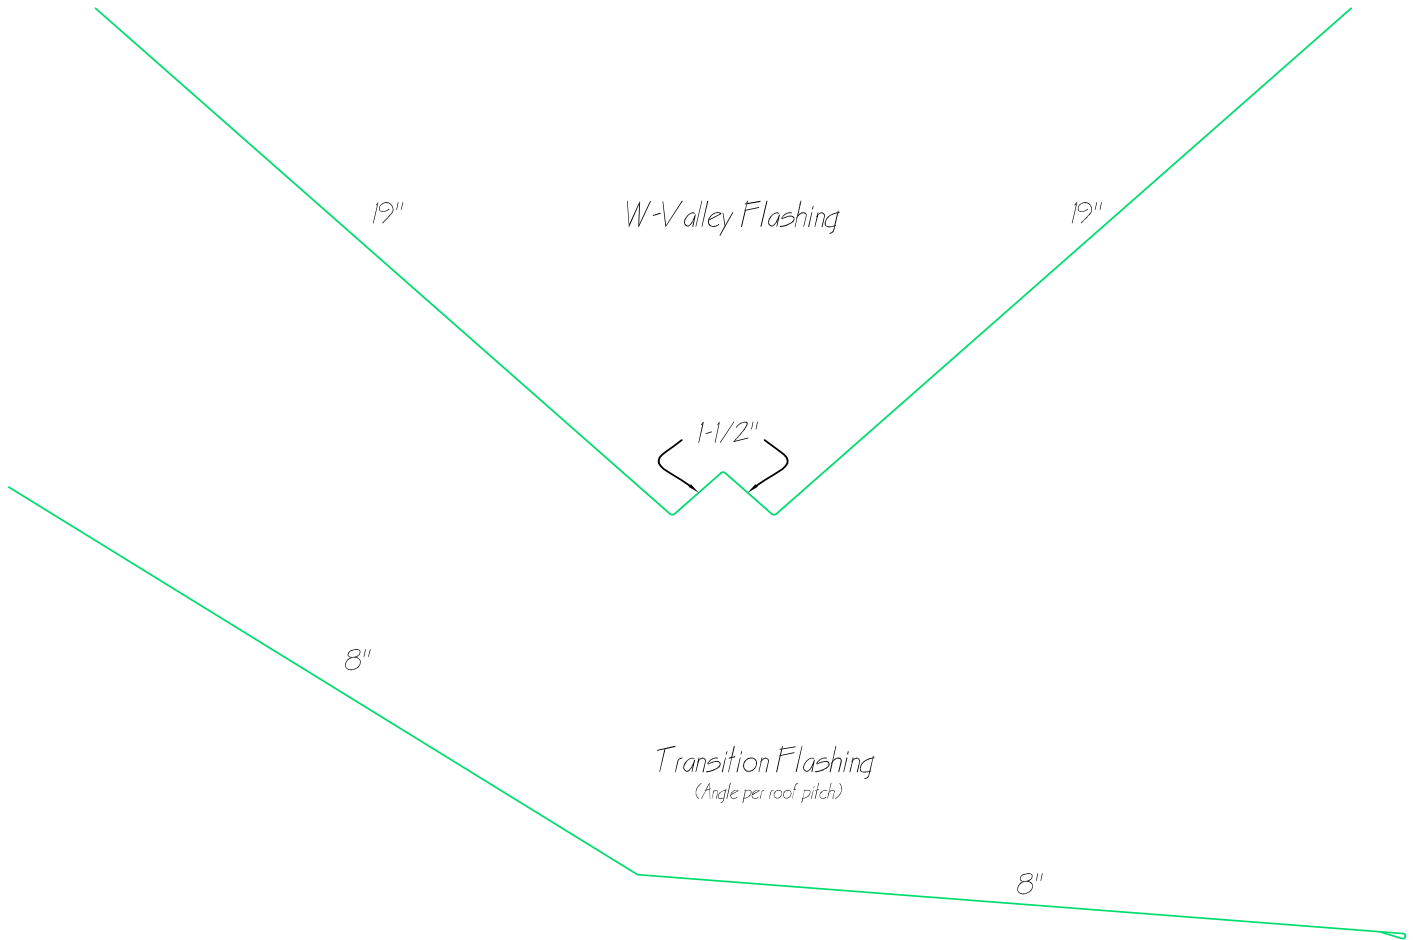

G-Rib Trim Information

Custom Trim Available

Made to your specifications

Martin Metal, LLC
18151 Hwy K
Versailles, MO 65084

Phone: 573.378.4050
Toll Free: 866.378.4050
Fax: 573.378.6320