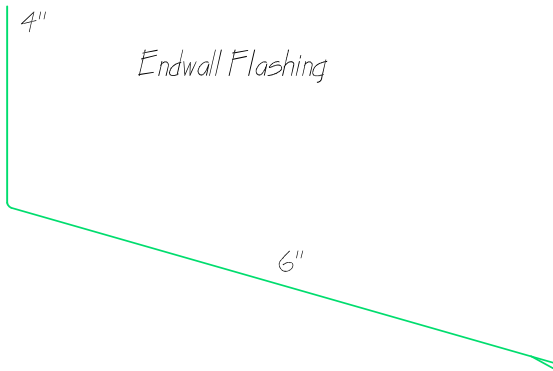

G-Rib Trim Information

Custom Trim Available

Made to your specifications

Martin Metal, LLC
18151 Hwy K
Versailles, MO 65084

Phone: 573.378.4050
Toll Free: 866.378.4050
Fax: 573.378.6320